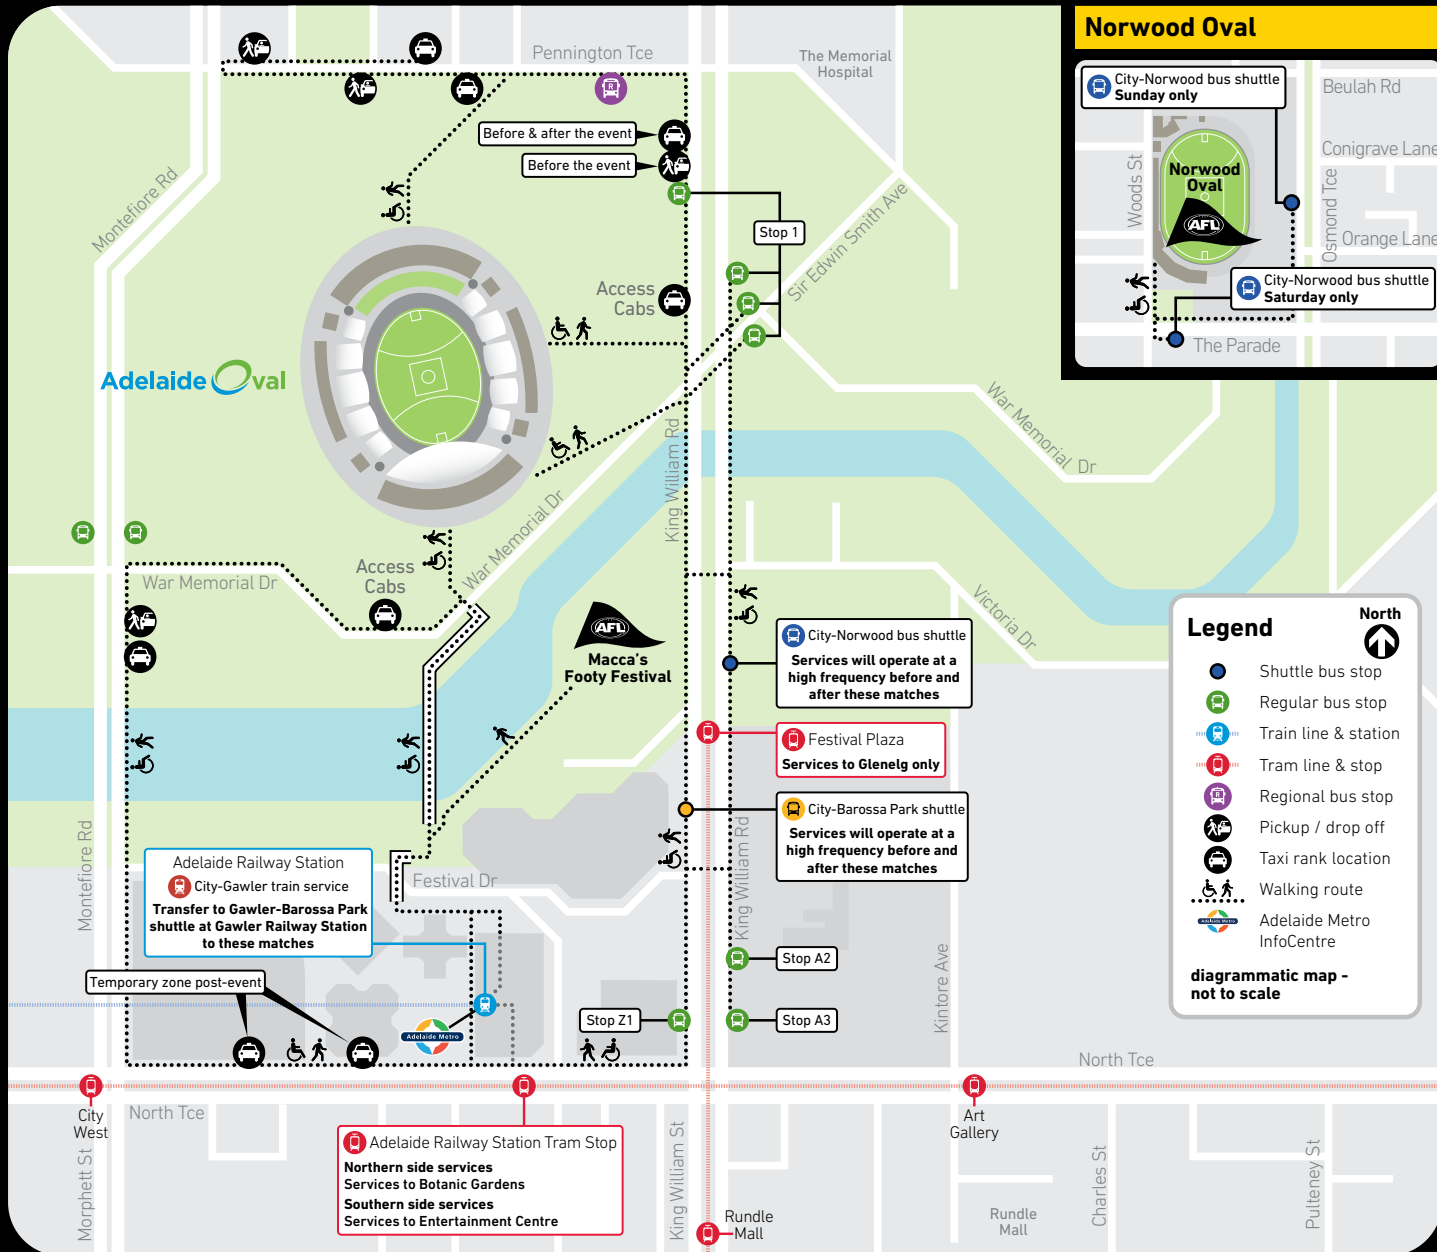

City-Norwood & City-Barossa Park bus & train shuttle map

Legend

North ↑

- Shuttle bus stop
- Regular bus stop
- Train line & station
- Tram line & stop
- Regional bus stop
- Pickup / drop off
- Taxi rank location
- Walking route
- Adelaide Metro InfoCentre

diagrammatic map - not to scale