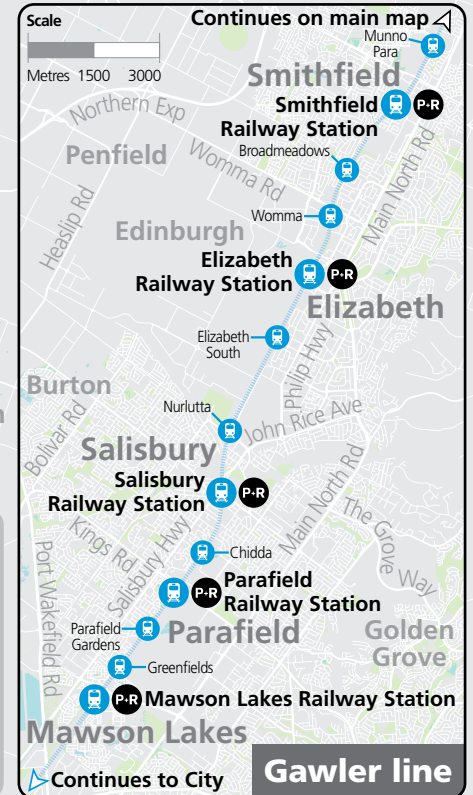

Park n Rides

P+R Park n Rides

- Angaston Recreation Centre**
Park Rd or Washington St, Angaston
- Beckwith Business Park**
30/38 Tanunda Rd, Nuriootpa
- Faith Lutheran College**
130 Magnolia Rd, Tanunda
- Barossa Aquatic & Fitness Centre (Sunday only)**
75 Magnolia Rd, Tanunda
- Tanunda Primary School**
25 Research Rd, Tanunda
- Williamstown Primary School**
Queen St, Williamstown
- Gawler Railway Station**
Nineteenth St, Gawler
- Smithfield Railway Station**
Station Rd or 34 Graeber Rd, Smithfield
- Elizabeth Railway Station**
50 Elizabeth Way, Elizabeth
- Salisbury Railway Station**
Gawler St, Salisbury
- Parafield Railway Station**
Kings Rd, Parafield
- Mawson Lakes Railway Station**
Metro Pde, Mawson Lakes

Legend

- Park n Ride
- Shuttle bus stop
- Train line & station

Scale
Metres 4000 8000

Base map data from OpenStreetMap