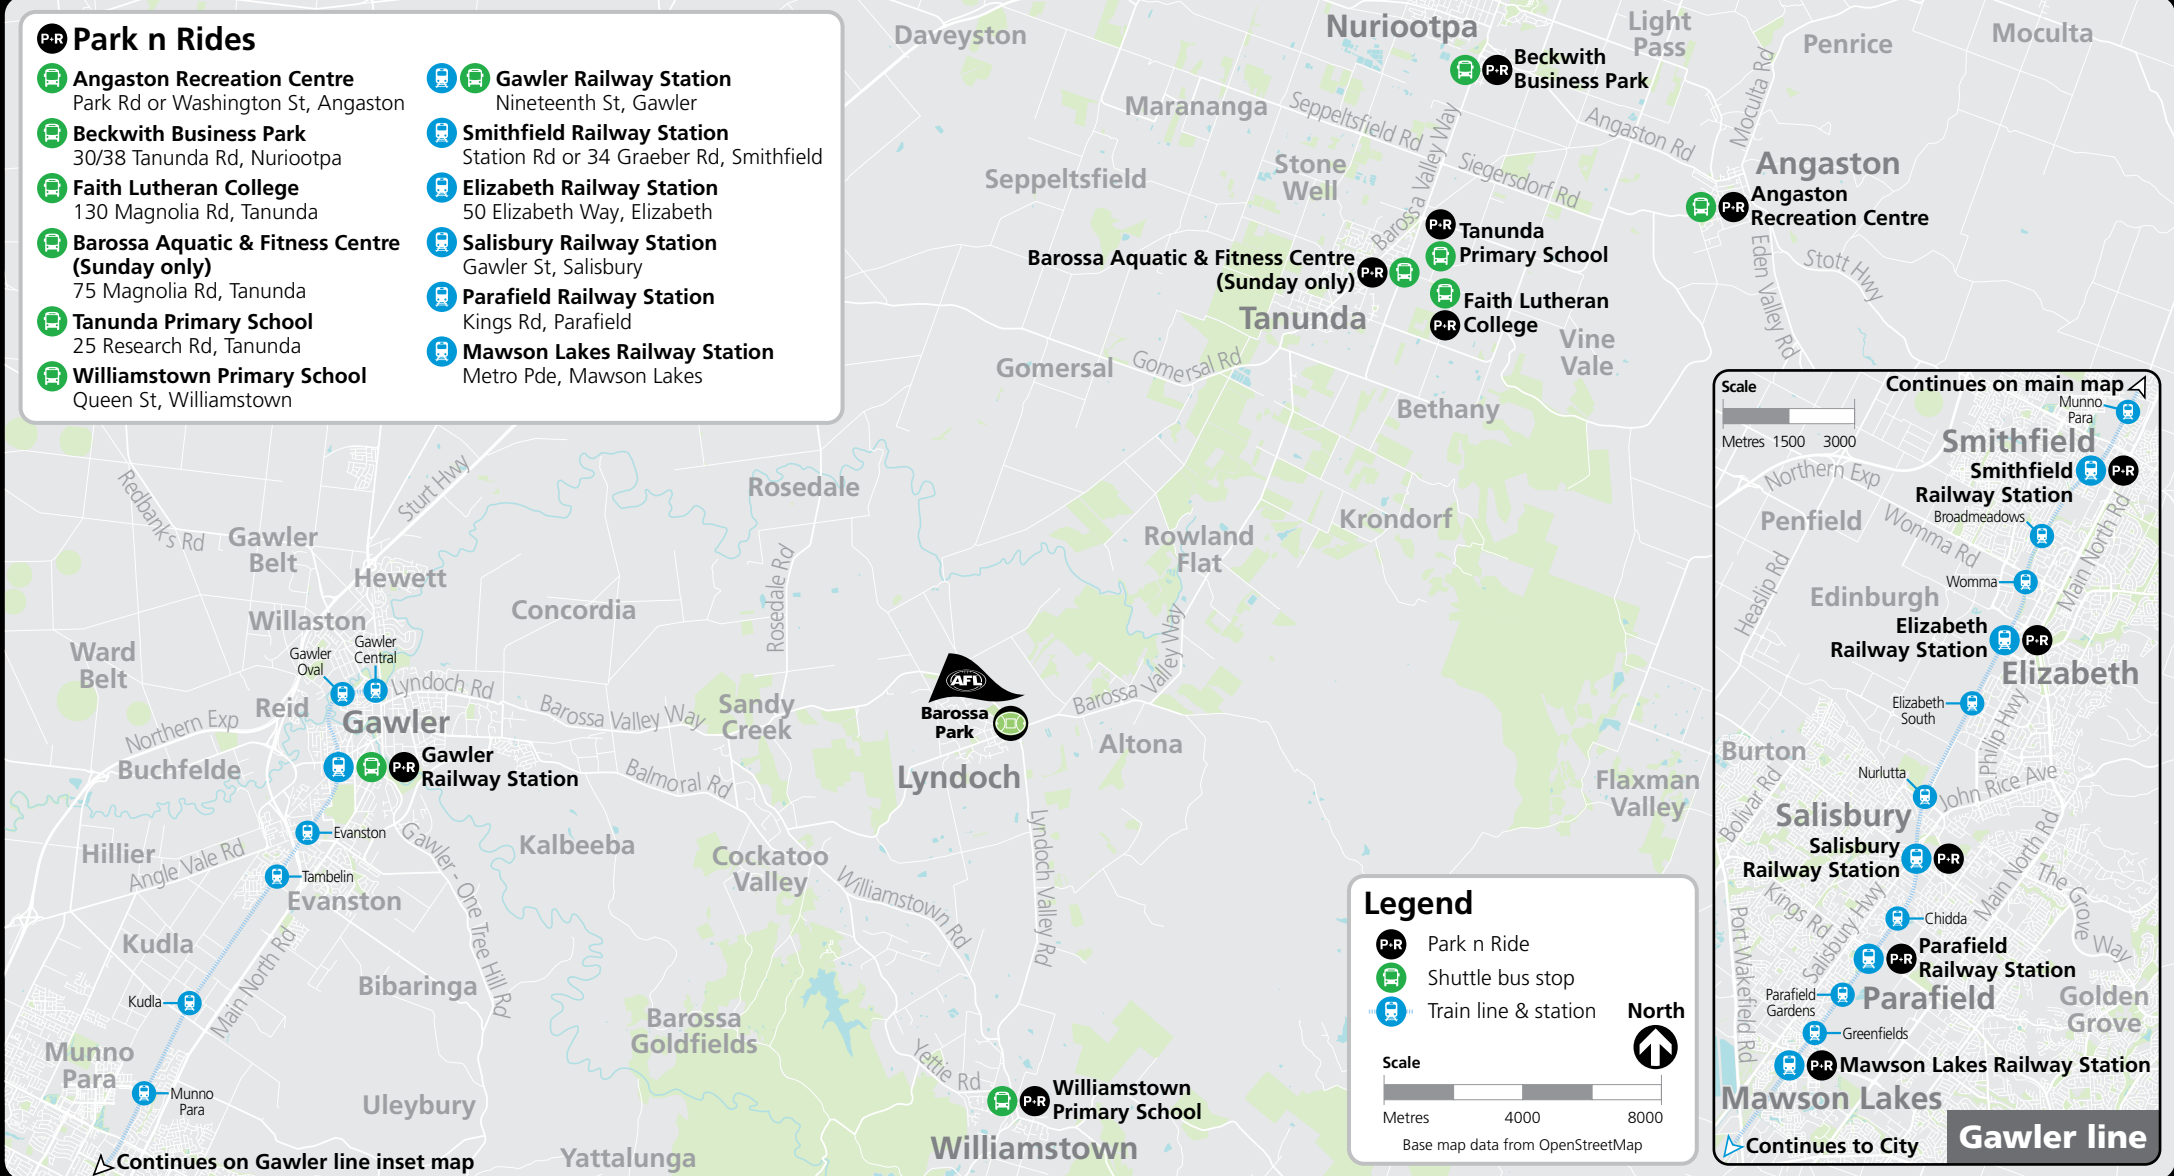

Park n Rides

P+R Park n Rides

- Angaston Recreation Centre**
Park Rd or Washington St, Angaston
- Beckwith Business Park**
30/38 Tanunda Rd, Nuriootpa
- Faith Lutheran College**
130 Magnolia Rd, Tanunda
- Barossa Aquatic & Fitness Centre (Sunday only)**
75 Magnolia Rd, Tanunda
- Tanunda Primary School**
25 Research Rd, Tanunda
- Williamstown Primary School**
Queen St, Williamstown
- Gawler Railway Station**
Nineteenth St, Gawler
- Smithfield Railway Station**
Station Rd or 34 Graeber Rd, Smithfield
- Elizabeth Railway Station**
50 Elizabeth Way, Elizabeth
- Salisbury Railway Station**
Gawler St, Salisbury
- Parafield Railway Station**
Kings Rd, Parafield
- Mawson Lakes Railway Station**
Metro Pde, Mawson Lakes

Legend

- Park n Ride
- Shuttle bus stop
- Train line & station

Scale
Metres 4000 8000

Base map data from OpenStreetMap