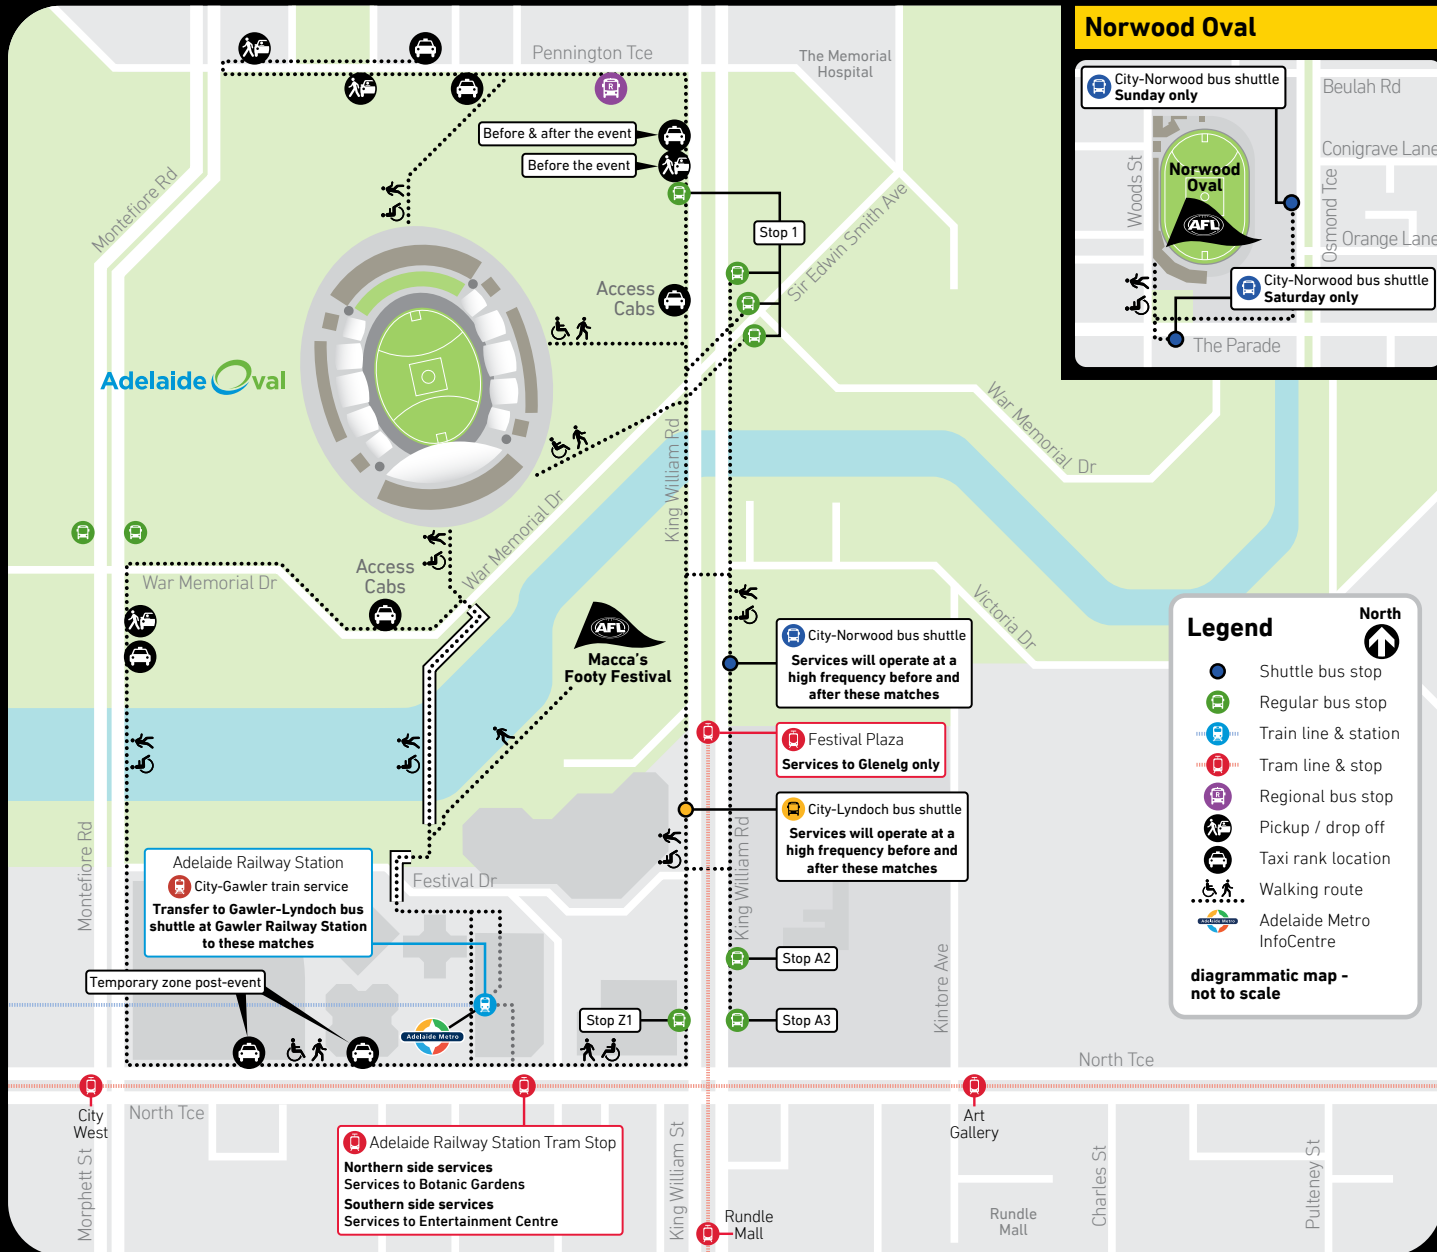

City-Norwood & City-Lyndoch bus & train shuttle map

Legend

North ↑

- Shuttle bus stop
- Regular bus stop
- Train line & station
- Tram line & stop
- Regional bus stop
- Pickup / drop off
- Taxi rank location
- Walking route
- Adelaide Metro InfoCentre

diagrammatic map - not to scale