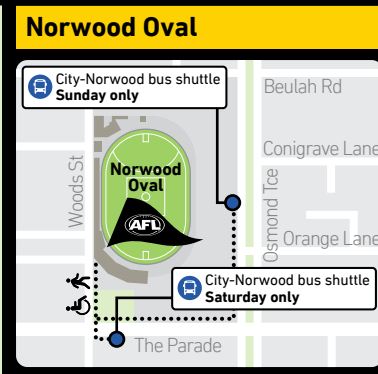

City-Norwood & City-Lyndoch bus & train shuttle map

Legend

North ↑

- Shuttle bus stop
- Regular bus stop
- Train line & station
- Tram line & stop
- Regional bus stop
- Pickup / drop off
- Taxi rank location
- Walking route
- Adelaide Metro InfoCentre

diagrammatic map - not to scale