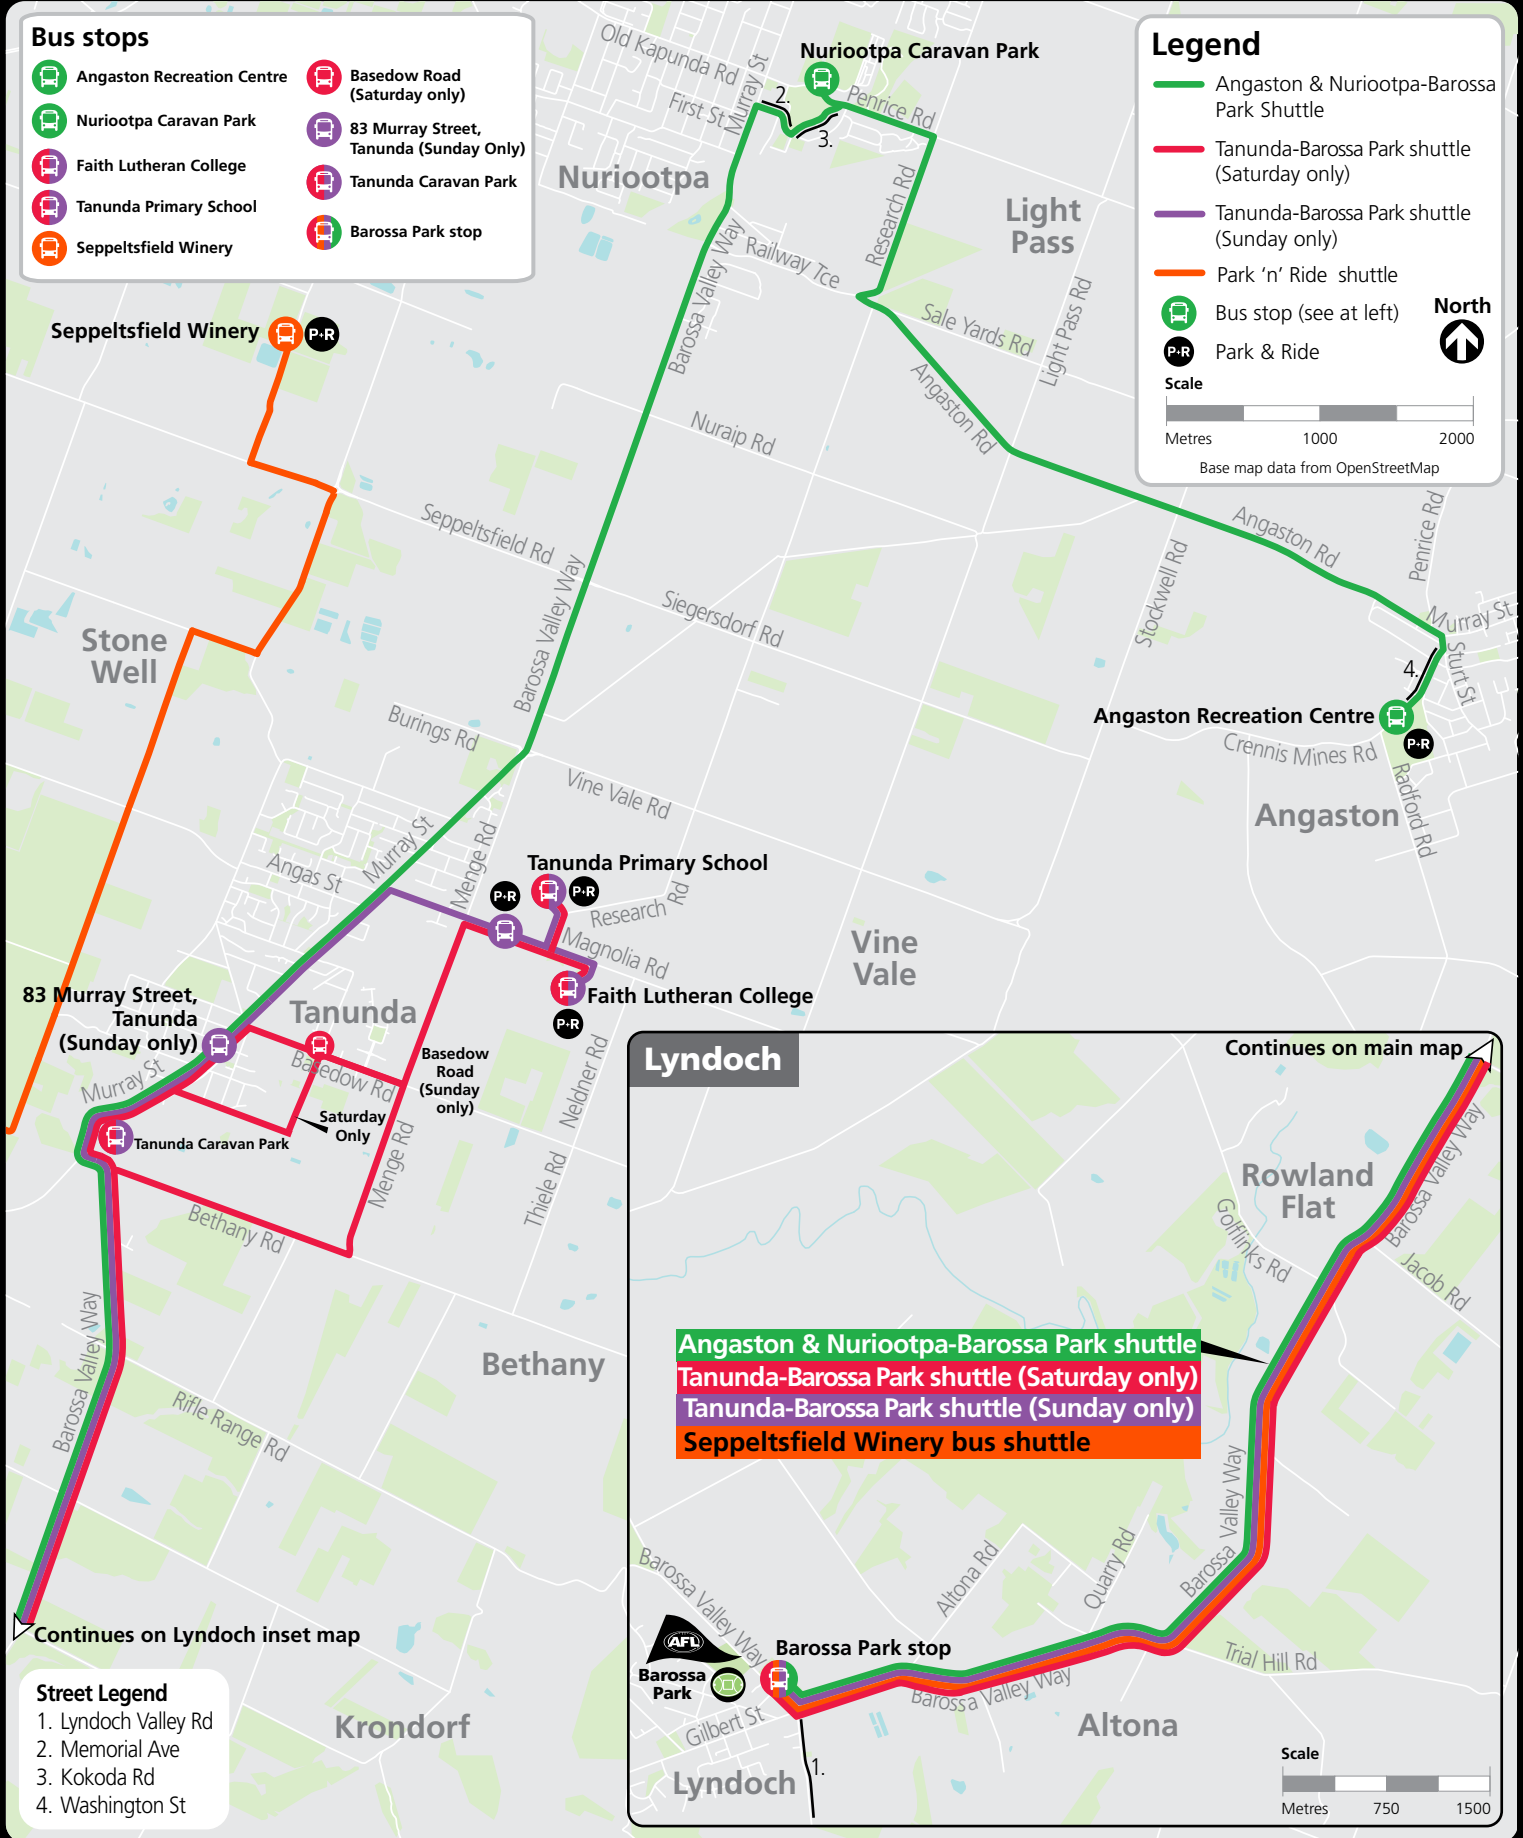

Barossa Park Bus shuttles: Angaston & Nuriootpa, Tanunda and Seppeltsfield Winery

Bus stops

- Angaston Recreation Centre
- Nuriootpa Caravan Park
- Faith Lutheran College
- Tanunda Primary School
- Seppeltsfield Winery
- Basedow Road (Saturday only)
- 83 Murray Street, Tanunda (Sunday Only)
- Tanunda Caravan Park
- Barossa Park stop

Legend

- Angaston & Nuriootpa-Barossa Park Shuttle
- Tanunda-Barossa Park shuttle (Saturday only)
- Tanunda-Barossa Park shuttle (Sunday only)
- Park 'n' Ride shuttle
- Bus stop (see at left)
- Park & Ride

Scale
Metres 1000 2000
Base map data from OpenStreetMap

1300 311 108

adelaidemetro.com.au

facebook.com/AdlMetro

@AdelaideMetroSA