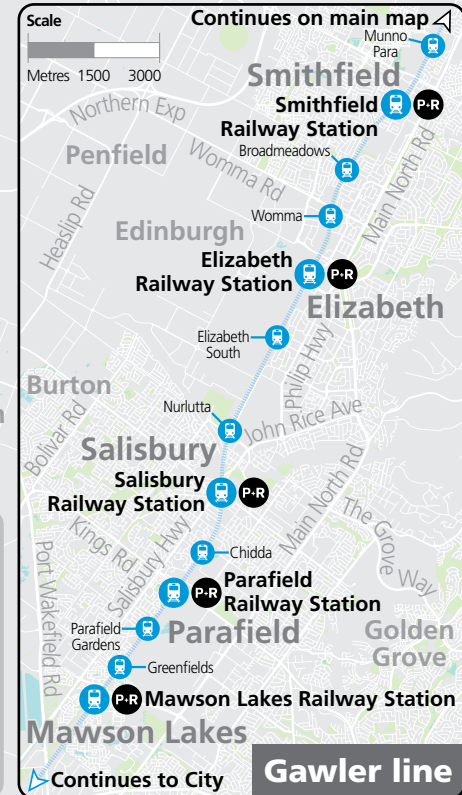

Park n Rides

Park n Rides

- Angaston Recreation Centre**
Park Rd/Washington St, Angaston
- Nurioopta Caravan Park**
7 Penrice Rd, Nurioopta
- Faith Lutheran College**
130 Magnolia Rd, Tanunda
- Tanunda Primary School**
25 Research Rd, Tanunda
- Basedow Rd, Tanunda**
Saturday only
- Seppeltsfield Winery**
730 Seppeltsfield Rd, Seppeltsfield
- Williamstown Primary School**
15 Margaret St, Williamstown
- Williamstown Caravan Park**
Cnr Mt Crawford & Springton Rd, Williamstown
- Car Park 3**
Sandy Creek
- Gawler Caravan Park**
Stop 104 Main North Rd, Gawler
- Gawler Central Railway Station**
Stop 102 Murray St, Gawler
- Gawler Railway Station**
Nineteenth St, Gawler
- Smithfield Railway Station**
Station Rd or 34 Graeber Rd, Smithfield
- Elizabeth Railway Station**
50 Elizabeth Way, Elizabeth
- Salisbury Railway Station**
Gawler St, Salisbury
- Parafield Railway Station**
Kings Rd, Parafield
- Mawson Lakes Railway Station**
Metro Pde, Mawson Lakes

Legend

- Park n Ride
- Shuttle bus stop
- Train line & station

Scale
Metres 4000 8000

Base map data from OpenStreetMap

North