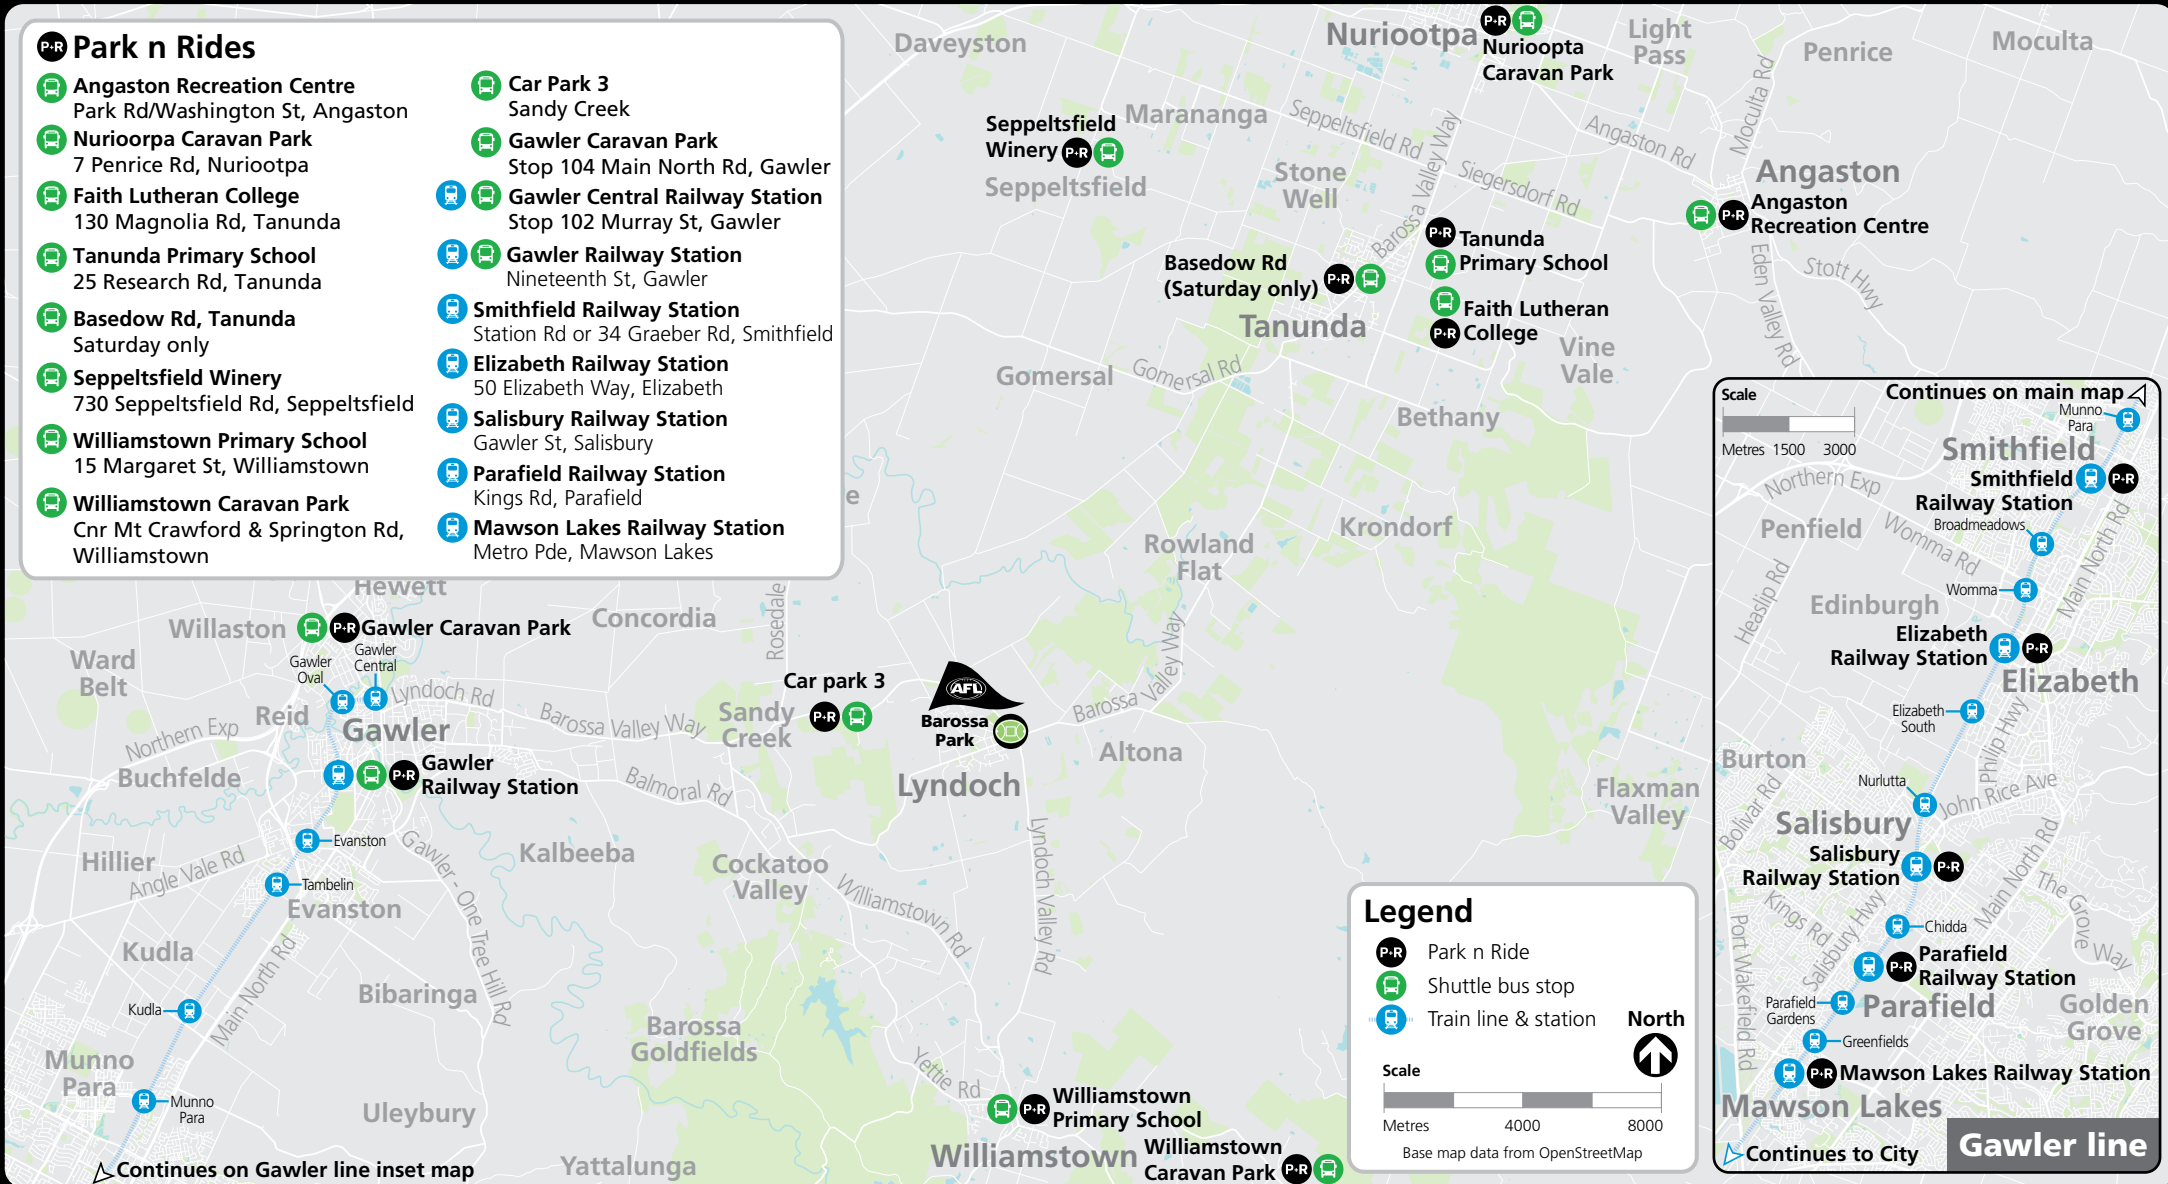

Park n Rides

Park n Rides

- Angaston Recreation Centre**
Park Rd/Washington St, Angaston
- Nurioopta Caravan Park**
7 Penrice Rd, Nurioopta
- Faith Lutheran College**
130 Magnolia Rd, Tanunda
- Tanunda Primary School**
25 Research Rd, Tanunda
- Basedow Rd, Tanunda**
Saturday only
- Seppeltsfield Winery**
730 Seppeltsfield Rd, Seppeltsfield
- Williamstown Primary School**
15 Margaret St, Williamstown
- Williamstown Caravan Park**
Cnr Mt Crawford & Springton Rd, Williamstown
- Car Park 3**
Sandy Creek
- Gawler Caravan Park**
Stop 104 Main North Rd, Gawler
- Gawler Central Railway Station**
Stop 102 Murray St, Gawler
- Gawler Railway Station**
Nineteenth St, Gawler
- Smithfield Railway Station**
Station Rd or 34 Graeber Rd, Smithfield
- Elizabeth Railway Station**
50 Elizabeth Way, Elizabeth
- Salisbury Railway Station**
Gawler St, Salisbury
- Parafield Railway Station**
Kings Rd, Parafield
- Mawson Lakes Railway Station**
Metro Pde, Mawson Lakes

Legend

- Park n Ride
- Shuttle bus stop
- Train line & station

Scale
Metres 4000 8000

Base map data from OpenStreetMap

North