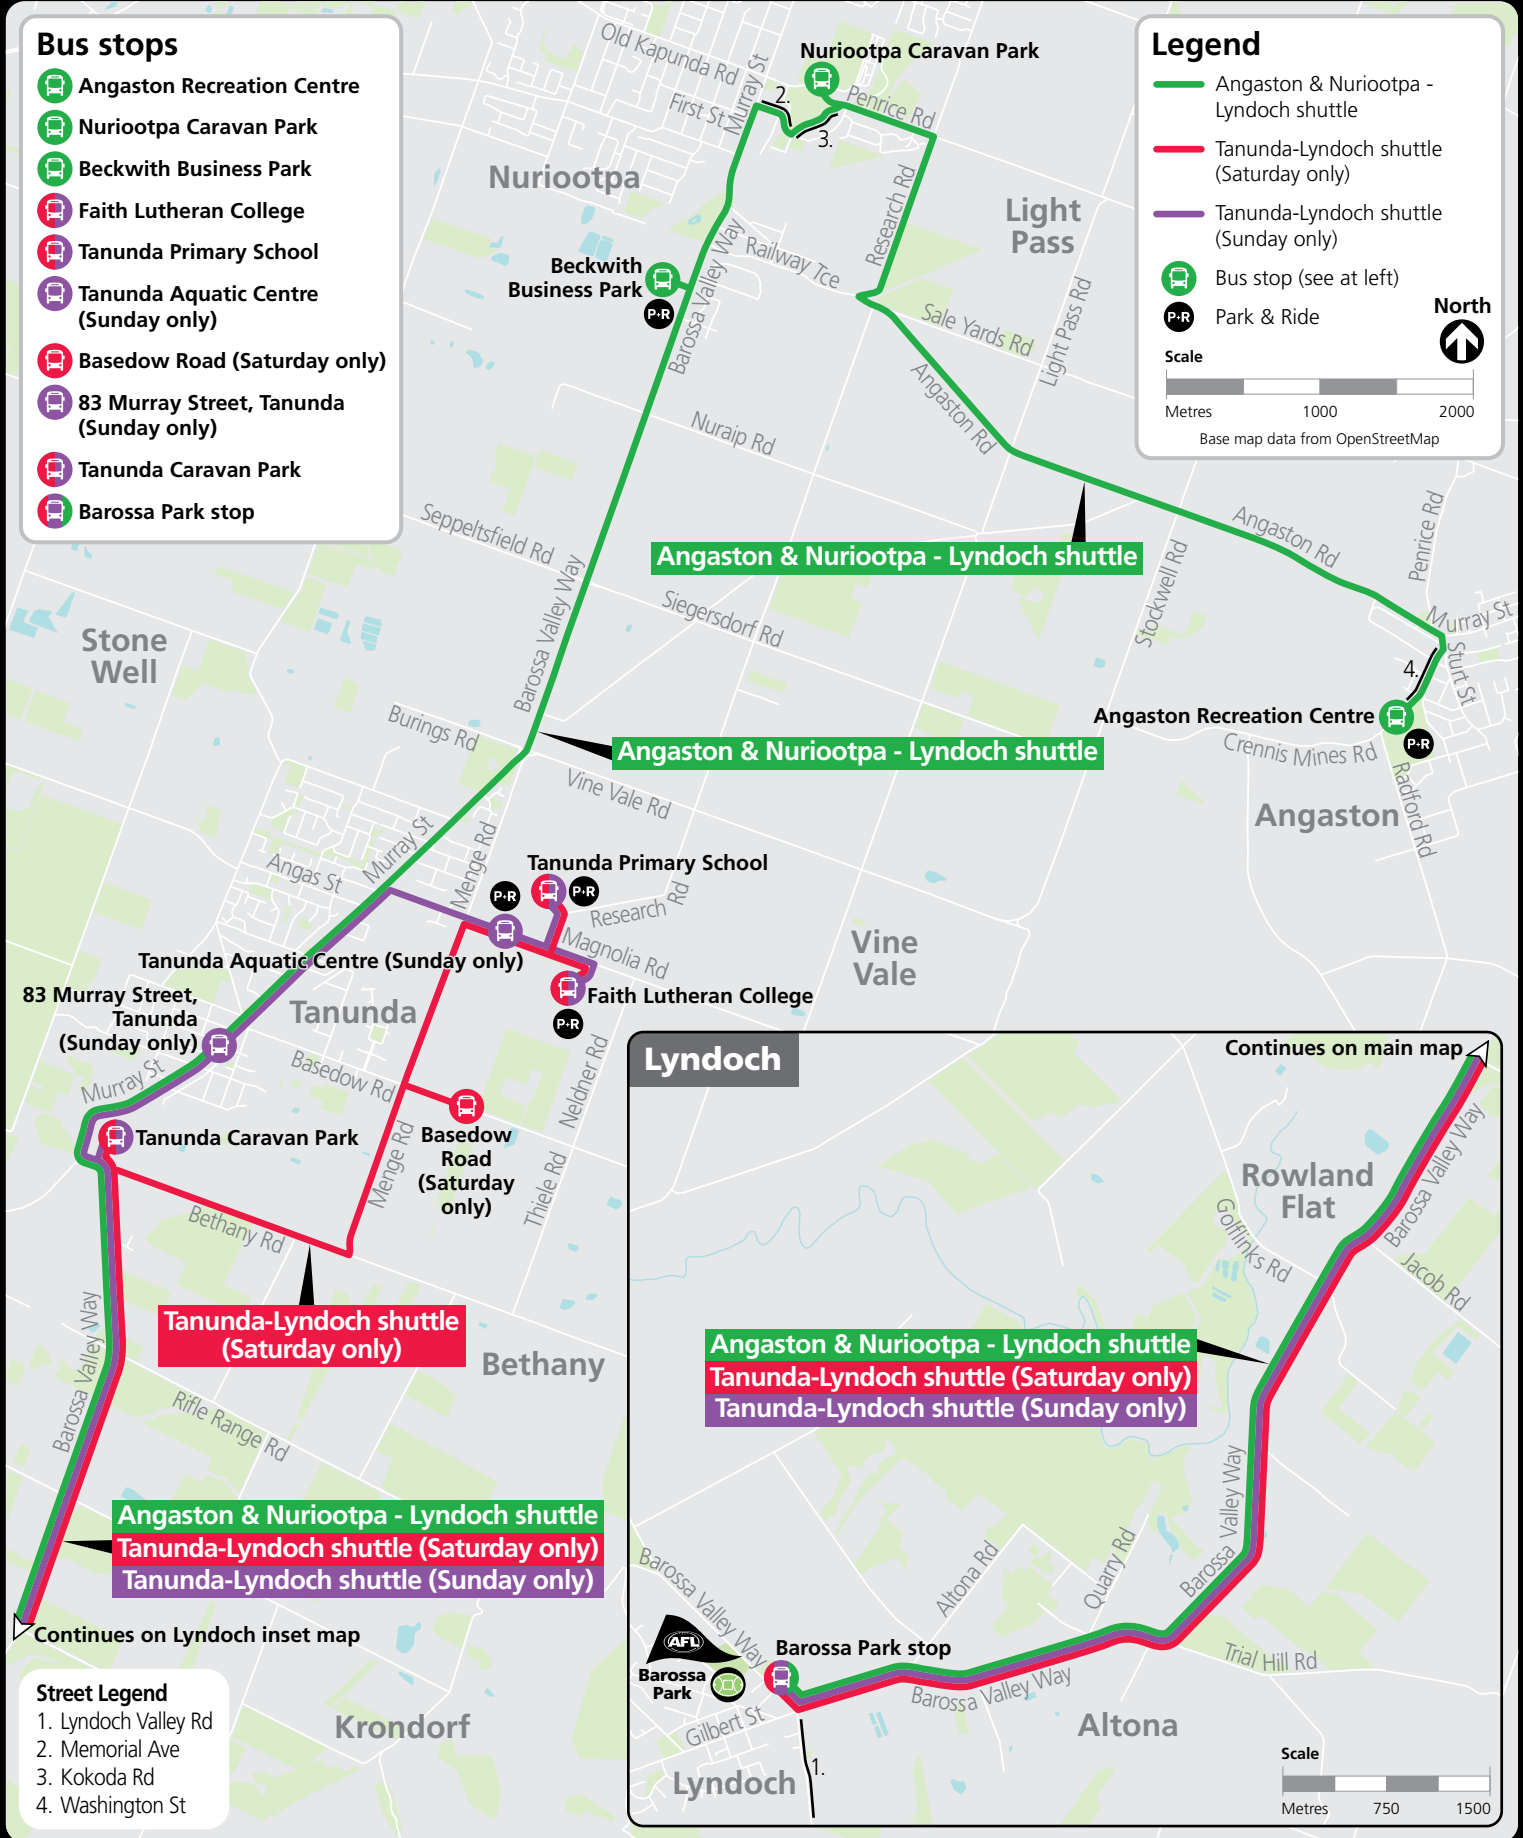

Angaston & Nuriootpa - Lyndoch & Tanunda-Lyndoch bus shuttle

Bus stops

- Angaston Recreation Centre
- Nuriootpa Caravan Park
- Beckwith Business Park
- Faith Lutheran College
- Tanunda Primary School
- Tanunda Aquatic Centre (Sunday only)
- Basedow Road (Saturday only)
- 83 Murray Street, Tanunda (Sunday only)
- Tanunda Caravan Park
- Barossa Park stop

Legend

- Angaston & Nuriootpa - Lyndoch shuttle
- Tanunda-Lyndoch shuttle (Saturday only)
- Tanunda-Lyndoch shuttle (Sunday only)
- Bus stop (see at left)
- Park & Ride

Scale

Metres 1000 2000

Base map data from OpenStreetMap

North

Street Legend

1. Lyndoch Valley Rd
2. Memorial Ave
3. Kokoda Rd
4. Washington St