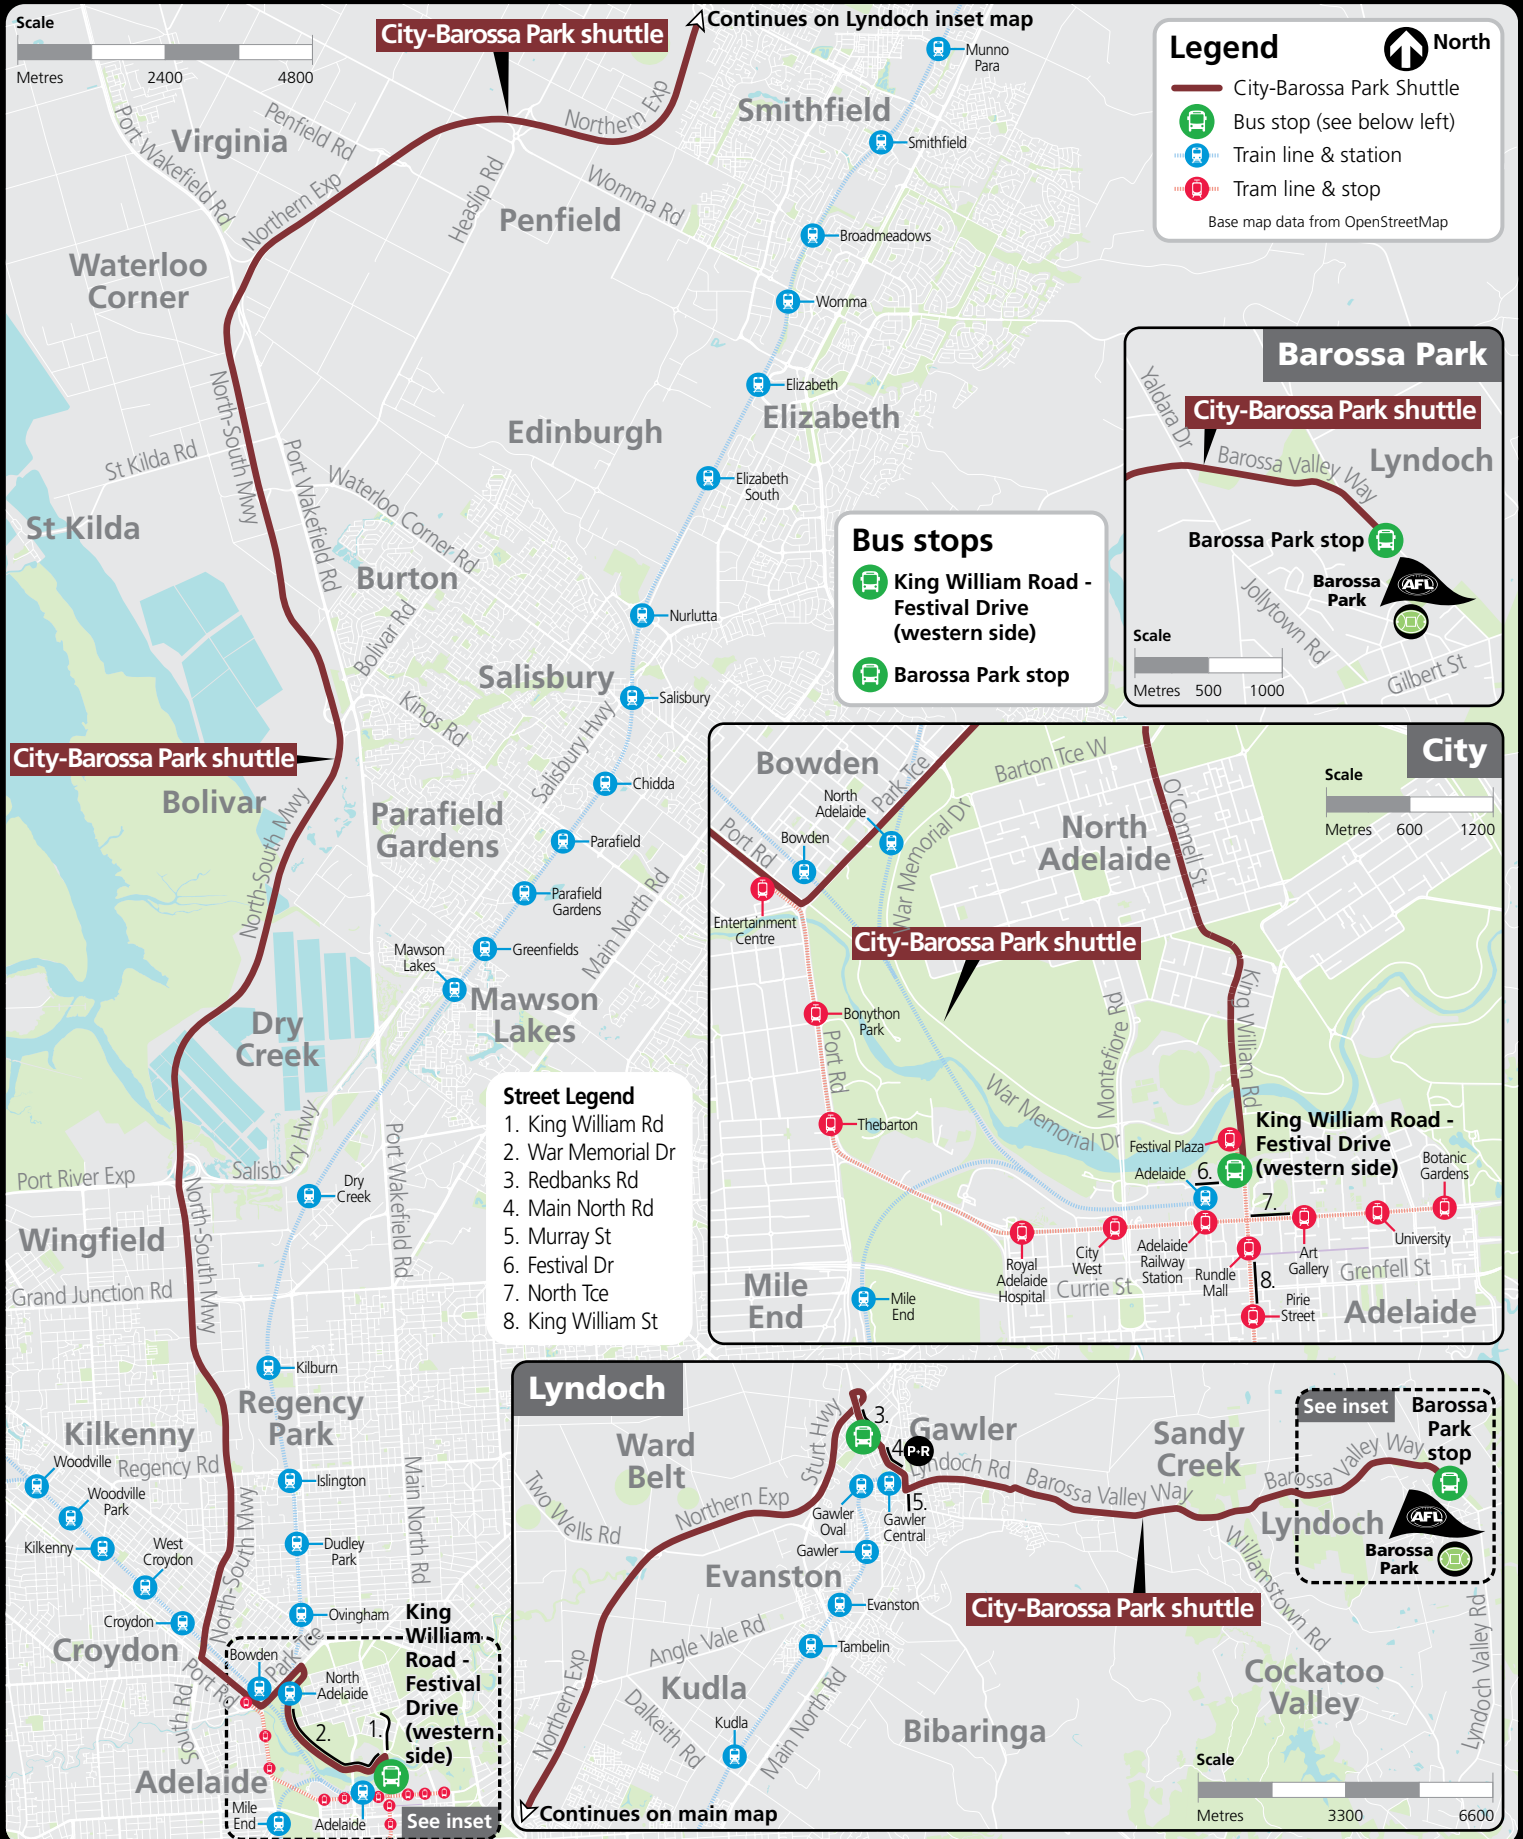

City-Barossa Park bus shuttle

1300 311 108

adelaidemetro.com.au

facebook.com/AdlMetro

@AdelaideMetroSA

Government of South Australia