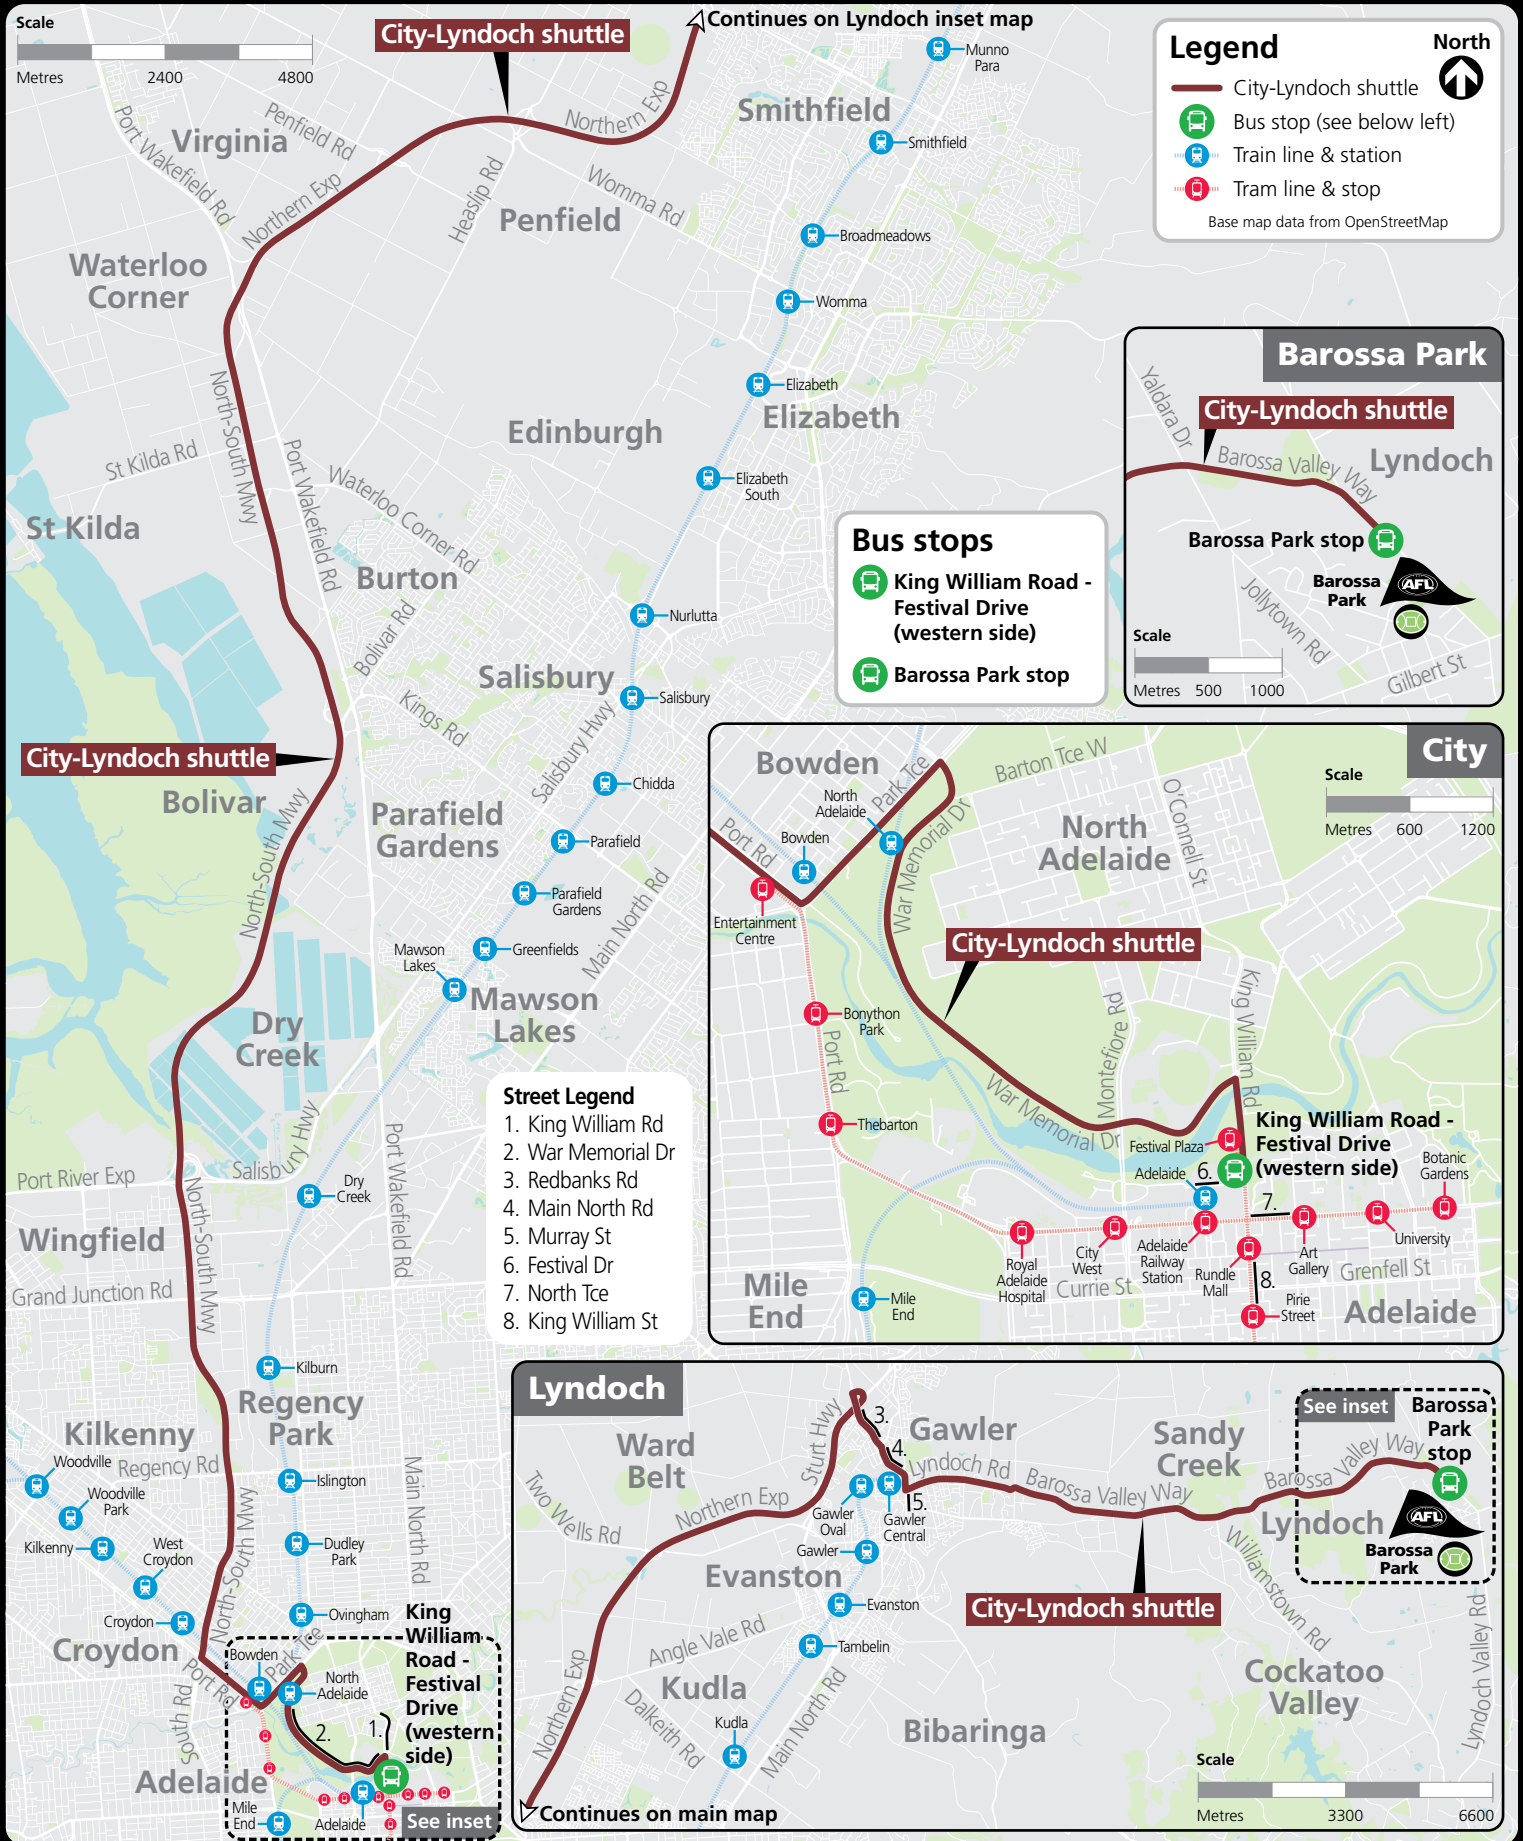

City-Lyndoch bus shuttle

1300 311 108

adelaidemetro.com.au

facebook.com/AdlMetro

@AdelaideMetroSA

Government of South Australia