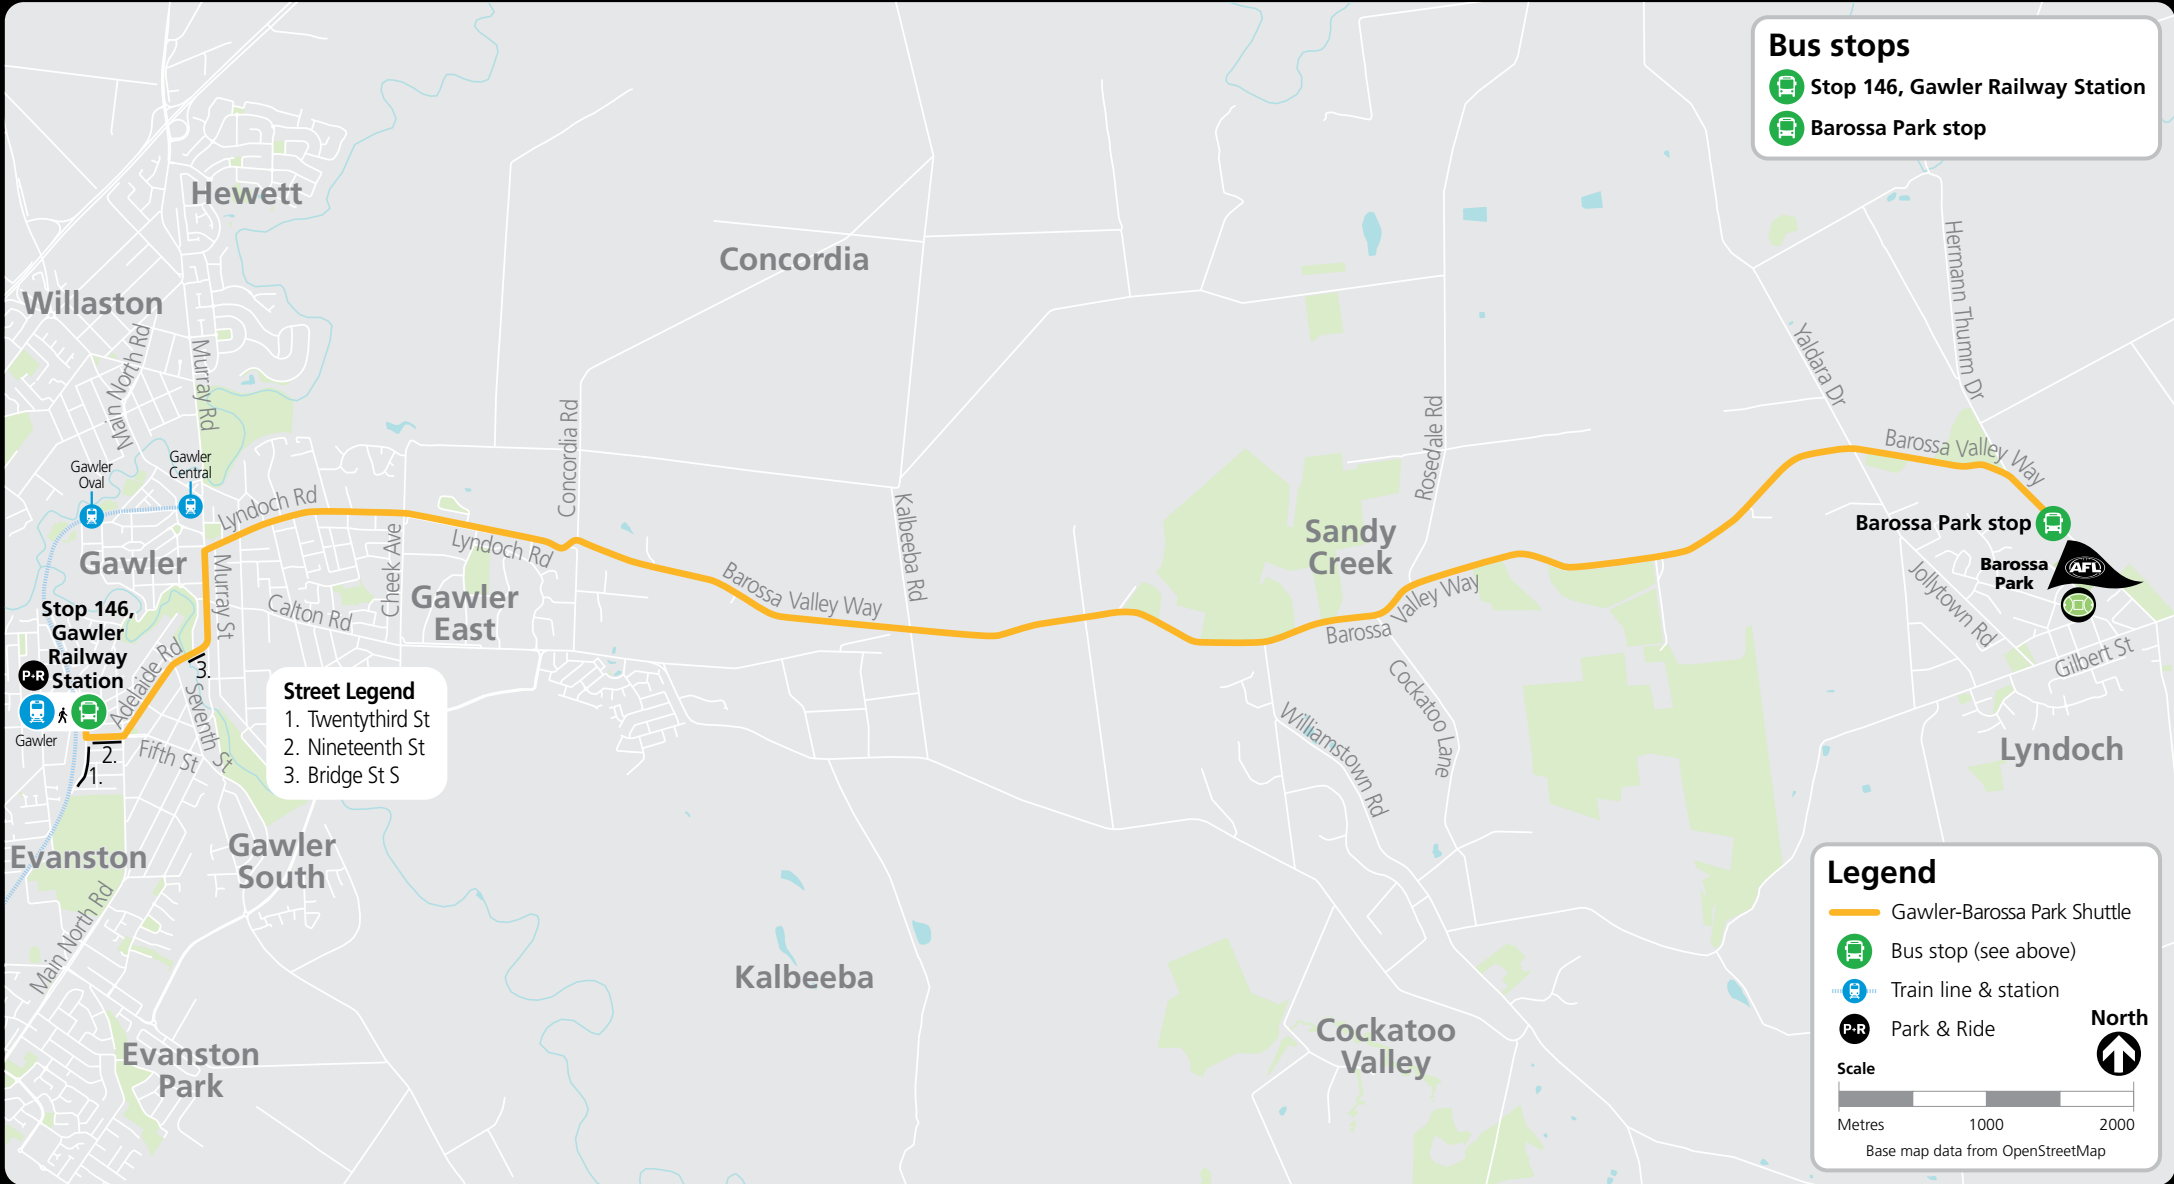

Gawler-Barossa Park bus shuttle

1300 311 108

facebook.com/AdlMetro

adelaidemetro.com.au

@AdelaideMetroSA